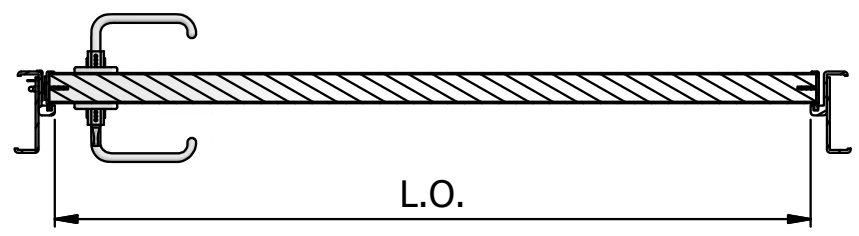

V1 ( 1 : 16 )  
INSIDE VIEW

V2 ( 1 : 16 )  
OUTSIDE VIEW

V3 ( 1 : 16 )

V4 ( 1 : 16 )

REVISION HISTORY			
REV	DESCRIPTION	DATE	APPROVED
A	Released	26.02.2020	RP
<b>LIBRA ACCOMODATION DOOR TYPE AC 32 - 4</b>			
Date 27.02.2020	Checked by	Scale True scaling in A3 format	Customer <b>LIBRA</b>
Designed by RP	Approved by	Date	
 LIBRA-PLAST AS N-6060 HAREID, Norway Tel.: +47 70 09 54 00 Fax: +47 70 09 54 01 E-Mail: office@libra.no		Issue A	Sheet 1 / 2
		Drawing no. LX-3-01492 Project no. <b>LX-3-01492</b>	

Note: 1 STEP FILE:  
Libra\_AC 32 - 4-800x1800-RH

<b>LIBRA ACCOMODATION DOOR TYPE AC 32 - 4</b>					
Date 27.02.2020	Checked by	Scale True scaling in A3 format	Customer <b>LIBRA</b>		
Designed by RP	Approved by	Date	Issue A		
 LIBRA-PLAST AS N-6060 HAREID, Norway Tel.: +47 70 09 54 00 Fax: +47 70 09 54 01 E-Mail: office@libra.no			Drawing no. LX-3-01492	Sheet 2 / 2	
			Project no. <b>LX-3-01492</b>		