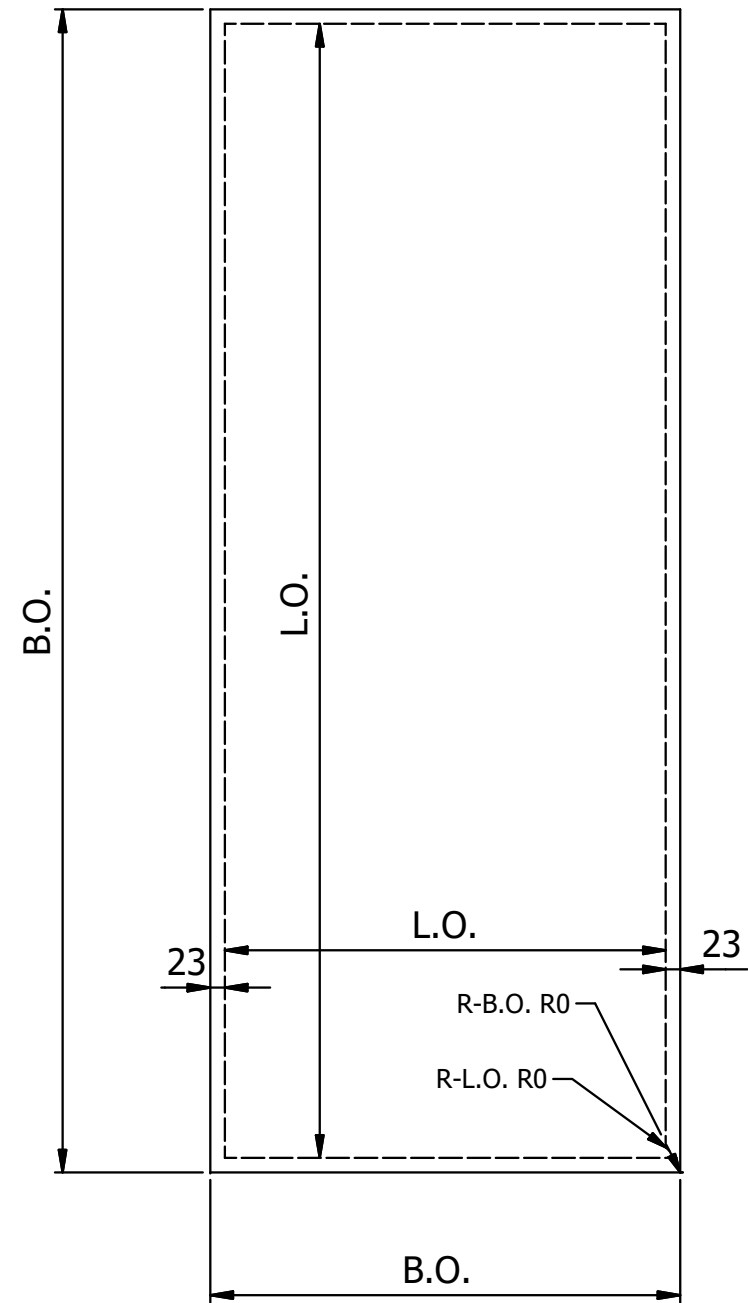

V1 ( 1 : 16 )  
INSIDE VIEW

V2 ( 1 : 16 )  
OUTSIDE VIEW

V3 ( 1 : 16 )

V4 ( 1 : 16 )

REVISION HISTORY			
REV	DESCRIPTION	DATE	APPROVED
A	Released	26.02.2020	RP
<b>LIBRA ACCOMODATION DOOR TYPE AC 32 - 4</b>			
Date 27.02.2020	Checked by	Scale True scaling in A3 format	Customer <b>LIBRA</b>
Designed by RP	Approved by	Date	
 LIBRA-PLAST AS N-6060 HAREID, Norway Tel.: +47 70 09 54 00 Fax: +47 70 09 54 01 E-Mail: office@libra.no		Issue A	Sheet 1 / 2
		Drawing no. LX-3-01492 Project no. <b>LX-3-01492</b>	

Note: 1 STEP FILE:  
Libra\_AC 32 - 4-800x1800-RH

<b>LIBRA ACCOMODATION DOOR TYPE AC 32 - 4</b>					
Date 27.02.2020	Checked by	Scale True scaling in A3 format	Customer <b>LIBRA</b>		
Designed by RP	Approved by	Date	Issue A		
 LIBRA-PLAST AS N-6060 HAREID, Norway Tel.: +47 70 09 54 00 Fax: +47 70 09 54 01 E-Mail: office@libra.no			Drawing no. LX-3-01492	Sheet 2 / 2	
			Project no. <b>LX-3-01492</b>		