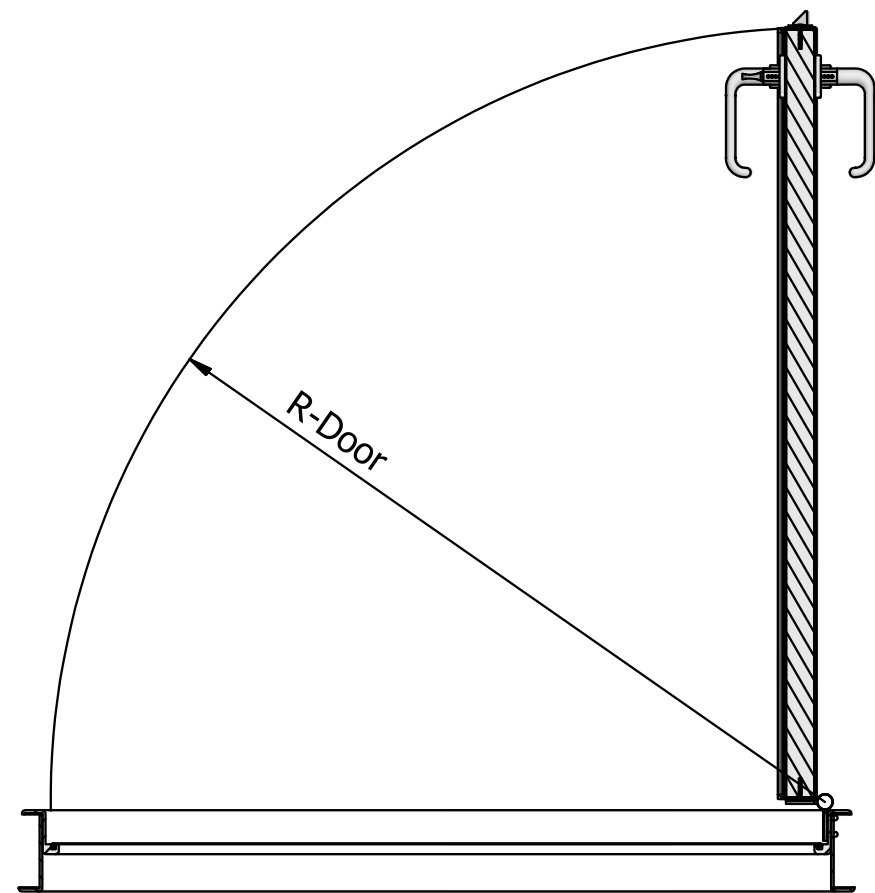

V1 ( 1 : 16 )  
INSIDE VIEW

V2 ( 1 : 16 )  
OUTSIDE VIEW

V3 ( 1 : 16 )

V4 ( 1 : 16 )

REVISION HISTORY			
REV	DESCRIPTION	DATE	APPROVED
A	Released	26.02.2020	RP
<b>LIBRA ACCOMODATION DOOR TYPE AC 32 - 4</b>			
Date 27.02.2020	Checked by	Scale True scaling in A3 format	Customer <b>LIBRA</b>
Designed by RP	Approved by	Date	
 LIBRA-PLAST AS N-6060 HAREID, Norway Tel.: +47 70 09 54 00 Fax: +47 70 09 54 01 E-Mail: office@libra.no		Issue A	Sheet 1 / 2
		Drawing no. LX-3-01492 Project no. <b>LX-3-01492</b>	

Note: 1 STEP FILE:  
Libra\_AC 32 - 4-800x1800-RH

<b>LIBRA ACCOMODATION DOOR TYPE AC 32 - 4</b>					
Date 27.02.2020	Checked by	Scale True scaling in A3 format	Customer <b>LIBRA</b>		
Designed by RP	Approved by	Date	Issue A		
 LIBRA-PLAST AS N-6060 HAREID, Norway Tel.: +47 70 09 54 00 Fax: +47 70 09 54 01 E-Mail: office@libra.no			Drawing no. LX-3-01492	Sheet 2 / 2	
			Project no. <b>LX-3-01492</b>		