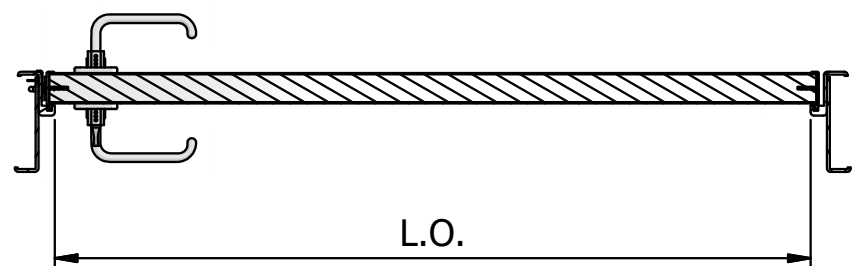

V1 (1 : 16)
INSIDE VIEW

V2 (1 : 16)
OUTSIDE VIEW

V3 (1 : 16)

V4 (1 : 16)

REVISION HISTORY			
REV	DESCRIPTION	DATE	APPROVED
A	Released	27.02.2020	RP
LIBRA ACCOMODATION DOOR TYPE AC 32 - 4R			
Date 27.02.2020	Checked by	Scale True scaling in A3 format	Customer LIBRA
Designed by RP	Approved by	Date	
 LIBRA-PLAST AS N-6060 HAREID, Norway Tel.: +47 70 09 54 00 Fax: +47 70 09 54 01 E-Mail: office@libra.no		Issue A	Sheet 1 / 2
		Drawing no. LX-3-01494 Project no. LX-3-01494	

Note: 1 STEP FILE:
Libra_AC 32 -4R-800x1800-RH

LIBRA ACCOMODATION DOOR TYPE AC 32 - 4R

Date 27.02.2020	Checked by	Scale True scaling in A3 format	Customer LIBRA
Designed by RP	Approved by	Date	Issue A
 LIBRA-PLAST AS N-6060 HAREID, Norway Tel.: +47 70 09 54 00 Fax: +47 70 09 54 01 E-Mail: office@libra.no			Drawing no. LX-3-01494 Sheet 2 / 2
			Project no. LX-3-01494