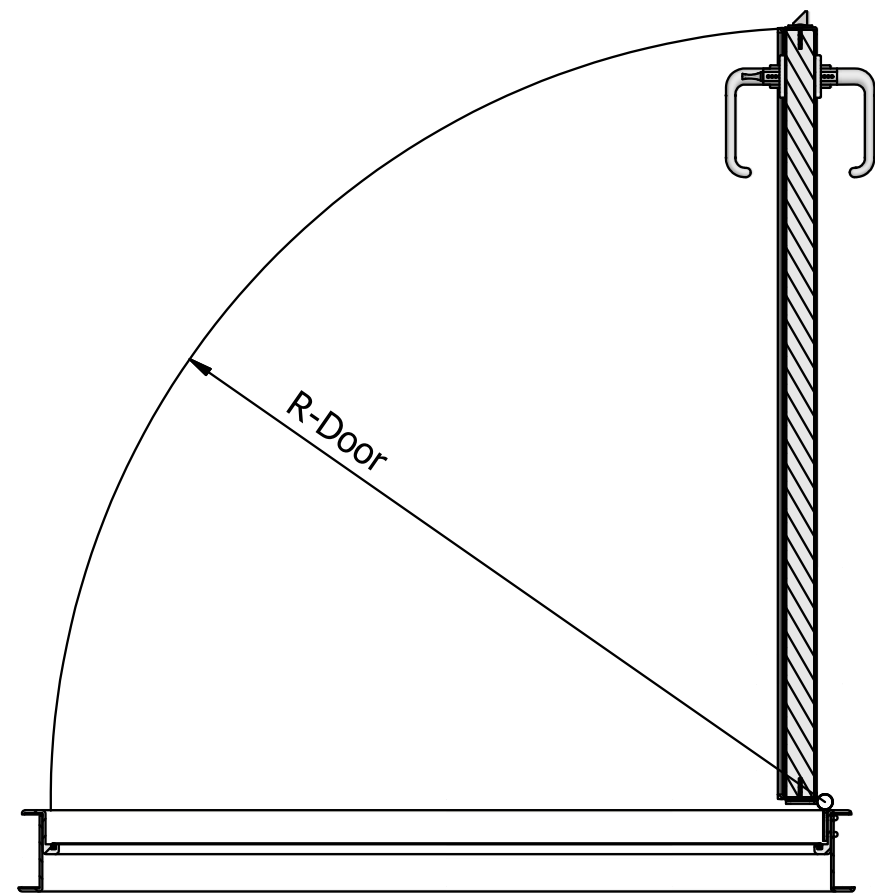

V1 (1 : 16)
INSIDE VIEW

V2 (1 : 16)
OUTSIDE VIEW

V3 (1 : 16)

V4 (1 : 16)

REVISION HISTORY			
REV	DESCRIPTION	DATE	APPROVED
A	Released	27.02.2020	RP
LIBRA ACCOMODATION DOOR TYPE AC 32 - 4R			
Date 27.02.2020	Checked by	Scale True scaling in A3 format	Customer LIBRA
Designed by RP	Approved by	Date	
 LIBRA-PLAST AS N-6060 HAREID, Norway Tel.: +47 70 09 54 00 Fax: +47 70 09 54 01 E-Mail: office@libra.no		Issue A	Sheet 1 / 2
		Drawing no. LX-3-01494 Project no. LX-3-01494	

Note: 1 STEP FILE:
Libra_AC 32 -4R-800x1800-RH

LIBRA ACCOMODATION DOOR TYPE AC 32 - 4R

Date 27.02.2020	Checked by	Scale True scaling in A3 format	Customer LIBRA
Designed by RP	Approved by	Date	Issue A
 LIBRA-PLAST AS N-6060 HAREID, Norway Tel.: +47 70 09 54 00 Fax: +47 70 09 54 01 E-Mail: office@libra.no			Drawing no. LX-3-01494 Sheet 2 / 2
			Project no. LX-3-01494