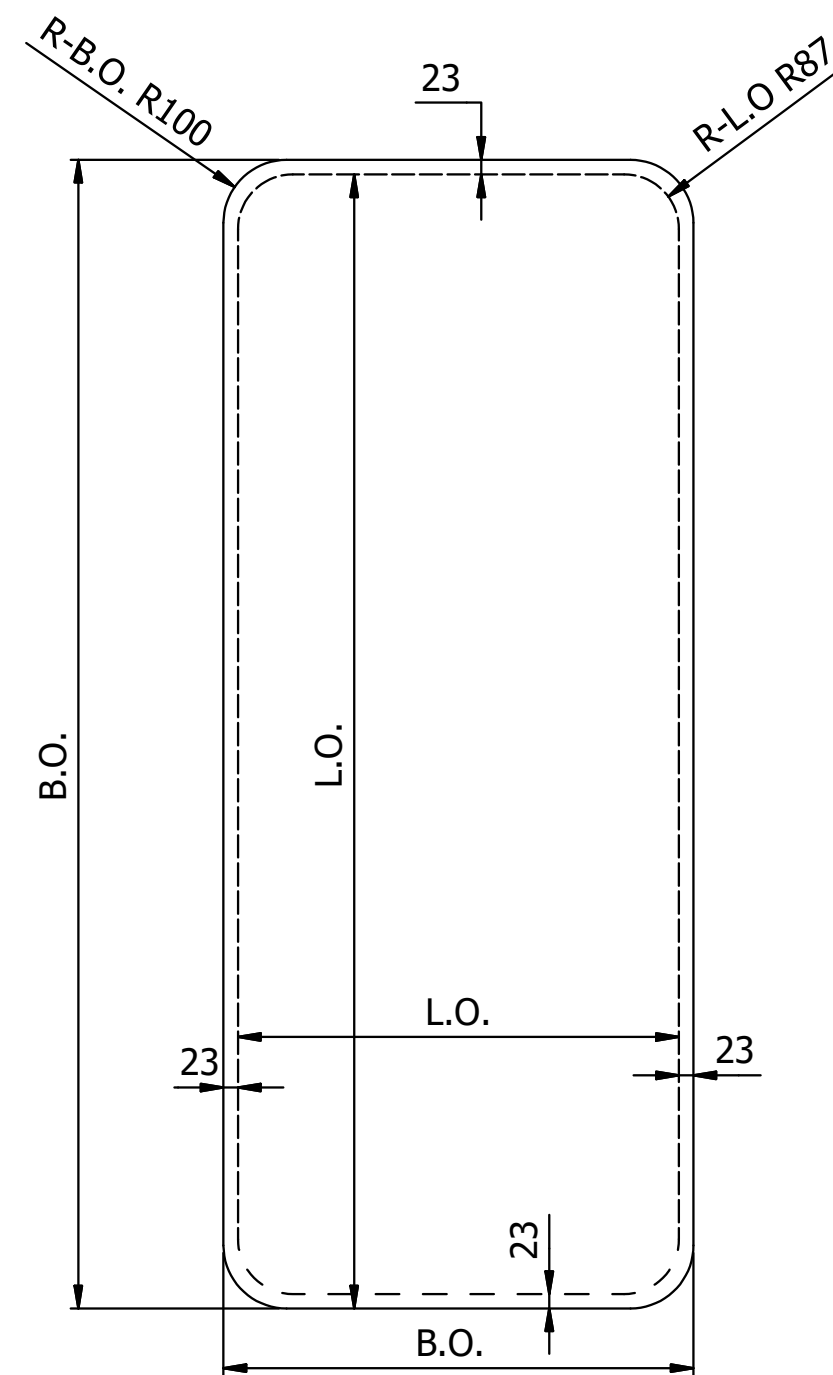

V1 (1 : 16)
INSIDE VIEW

V2 (1 : 16)
OUTSIDE VIEW

V3 (1 : 16)

V4 (1 : 16)

REVISION HISTORY			
REV	DESCRIPTION	DATE	APPROVED
A	Released	27.02.2020	RP
LIBRA ACCOMODATION DOOR TYPE AC 32 - 4R			
Date 27.02.2020	Checked by	Scale True scaling in A3 format	Customer LIBRA
Designed by RP	Approved by	Date	
 LIBRA-PLAST AS N-6060 HAREID, Norway Tel.: +47 70 09 54 00 Fax: +47 70 09 54 01 E-Mail: office@libra.no		Issue A	Sheet 1 / 2
		Drawing no. LX-3-01494 Project no. LX-3-01494	

Note: 1 STEP FILE:
Libra_AC 32 -4R-800x1800-RH

LIBRA ACCOMODATION DOOR TYPE AC 32 - 4R

Date 27.02.2020	Checked by	Scale True scaling in A3 format	Customer LIBRA
Designed by RP	Approved by	Date	Issue A
 LIBRA-PLAST AS N-6060 HAREID, Norway Tel.: +47 70 09 54 00 Fax: +47 70 09 54 01 E-Mail: office@libra.no			Drawing no. LX-3-01494 Sheet 2 / 2
			Project no. LX-3-01494